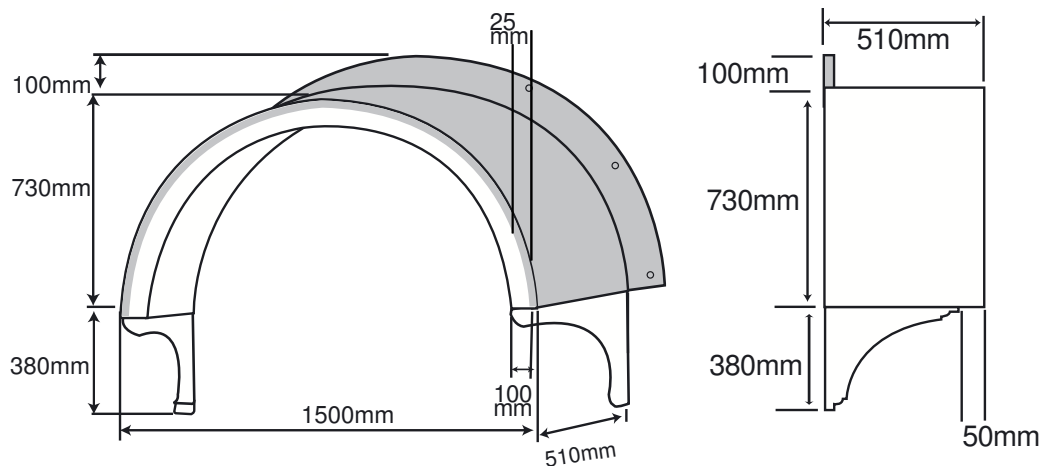

Conisborough

Balmoral Shell

Available for single door size only

Balmoral Plain

Available for single door size only

All canopies are supplied with fixing kit and instructions

- Beautiful Moulded Design
- Made in Strong Rigid Fibreglass
- Transforms & Protects any Doorway
- Available in White & Brown
- Fast Easy Installation
- Totally Maintenance Free
- Delivered Approx' 7-14 Days
- Fully Guaranteed