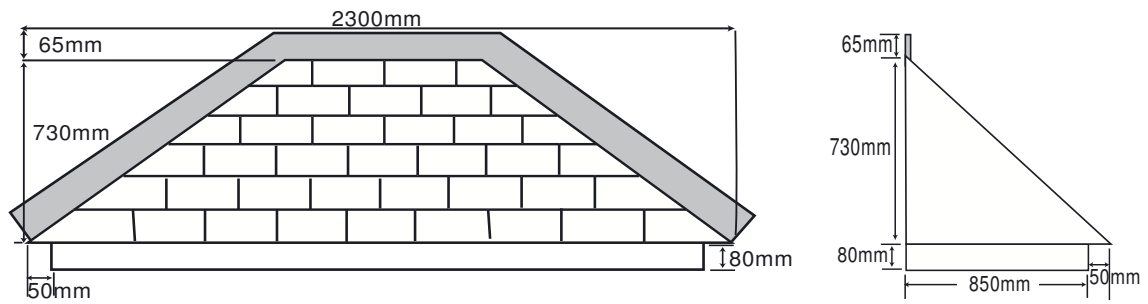

Conisborough

Balmoral Shell

Available for single door size only

Balmoral Plain

Available for single door size only

All canopies are supplied with fixing kit and instructions

- Beautiful Moulded Design
- Made in Strong Rigid Fibreglass
- Transforms & Protects any Doorway
- Available in White & Brown
- Fast Easy Installation
- Totally Maintenance Free
- Delivered Approx' 7-14 Days
- Fully Guaranteed