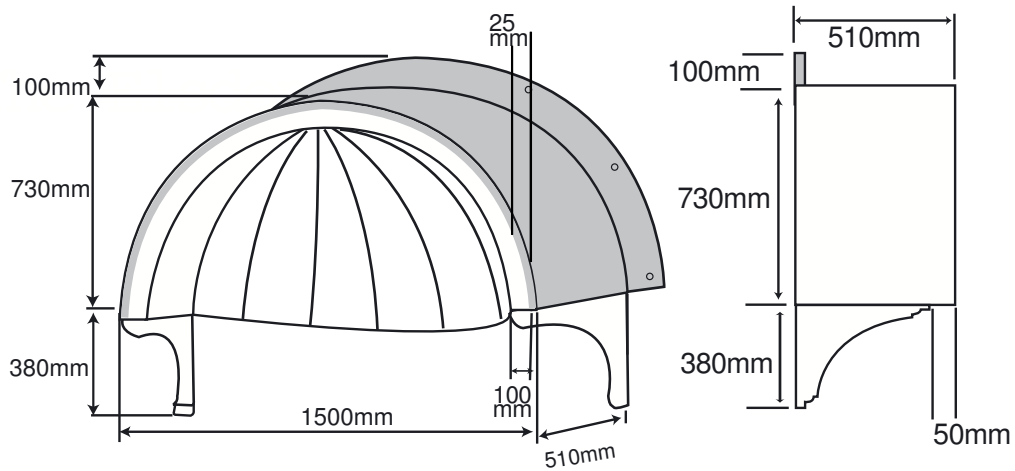

Conisborough

Balmoral Shell

Available for single door size only

Balmoral Plain

Available for single door size only

All canopies are supplied with fixing kit and instructions

- Beautiful Moulded Design
- Made in Strong Rigid Fibreglass
- Transforms & Protects any Doorway
- Available in White & Brown
- Fast Easy Installation
- Totally Maintenance Free
- Delivered Approx' 7-14 Days
- Fully Guaranteed